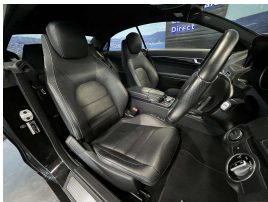

## 2016 Mercedes-Benz E 250 AMG Sport - Grade 4.5. \$26,990

**Stock ID** 16511  
**Engine** 2000 cc  
**Body** Coupe  
**Odometer** 37,960 km  
**Interior** Leather  
**Transmission** Automatic

Welcome to Wholesale Cars Direct.  
WCD is quality, WCD is service, it is who we are.