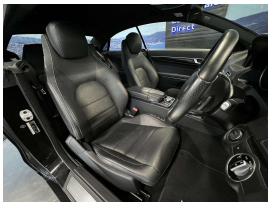

Wholesale Cars Direct

2016 Mercedes-Benz E 250 AMG Sport - Grade 4.5. \$28,990

Stock ID 16511
Engine 2000 cc
Body Coupe
Odometer 37,960 km
Interior Leather
Transmission Automatic

Welcome to Wholesale Cars Direct.
WCD is quality, WCD is service, it is who we are.