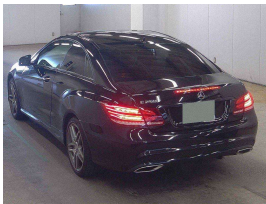

2016 Mercedes-Benz E 250 AMG Sport - Grade 4.5. $29,990

Stock ID 16511
Engine 2000 cc
Body Coupe
Odometer 37,839 km
Interior Leather
Transmission Automatic

Welcome to Wholesale Cars Direct.
WCD is quality, WCD is service, it is who we are.

Arriving soon.