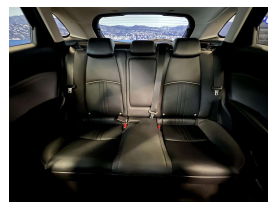

## 2019 Mazda CX-3 20S Proactive - Leather - Apple Car Play - Grade 4.5

**Stock ID** 16439  
**Engine** 2000 cc  
**Body** SUV  
**Odometer** 48,410 km  
**Interior** Leather  
**Transmission** Automatic