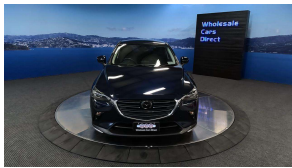

## 2019 Mazda CX-3 20S Proactive - Leather - Apple Car Play - Grade 4.5

**Stock ID** 16439  
**Engine** 2000 cc  
**Body** SUV  
**Odometer** 48,410 km  
**Interior** Leather  
**Transmission** Automatic