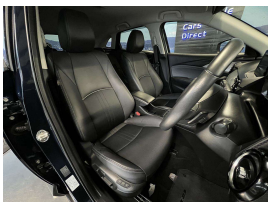

## 2019 Mazda CX-3 20S Proactive - Leather - Apple Car Play - Grade 4.5

**Stock ID** 16439  
**Engine** 2000 cc  
**Body** SUV  
**Odometer** 48,410 km  
**Interior** Leather  
**Transmission** Automatic