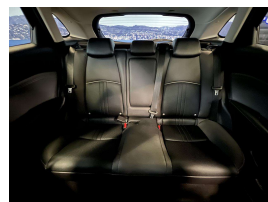

Wholesale Cars Direct

2019 Mazda CX-3 20S Proactive - Leather - Apple Car Play - Grade 4.5 ,

Stock ID 16439
Engine 2000 cc
Body SUV
Odometer 48,410 km
Interior Leather
Transmission Automatic

Welcome to Wholesale Cars Direct.
WCD is quality, WCD is service, it is who we are.