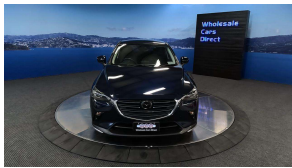

Wholesale Cars Direct

2019 Mazda CX-3 20S Proactive - Leather - Apple Car Play - Grade 4.5 ,

Stock ID 16439
Engine 2000 cc
Body SUV
Odometer 48,410 km
Interior Leather
Transmission Automatic

Welcome to Wholesale Cars Direct.
WCD is quality, WCD is service, it is who we are.