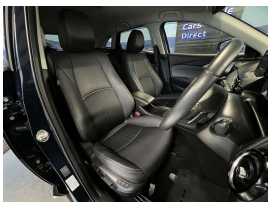

Wholesale Cars Direct

2019 Mazda CX-3 20S Proactive - Leather - Apple Car Play - Grade 4.5 ,

Stock ID 16439
Engine 2000 cc
Body SUV
Odometer 48,410 km
Interior Leather
Transmission Automatic

Welcome to Wholesale Cars Direct.
WCD is quality, WCD is service, it is who we are.