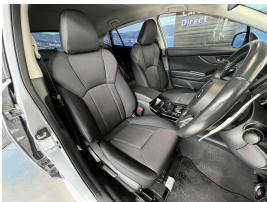

Wholesale Cars Direct

2018 Subaru Impreza 1.6i L Sport - Eyesight. \$16,990

Stock ID 16419
Engine 1600 cc
Body Hatchback
Odometer 105,390 km
Interior 0
Transmission Automatic

Welcome to Wholesale Cars Direct.
WCD is quality, WCD is service, it is who we are.