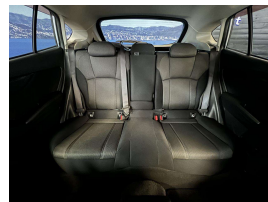

Wholesale Cars Direct

2018 Subaru Impreza 1.6i L Sport - Eyesight. \$16,990

Stock ID 16419
Engine 1600 cc
Body Hatchback
Odometer 105,390 km
Interior 0
Transmission Automatic

Welcome to Wholesale Cars Direct.
WCD is quality, WCD is service, it is who we are.