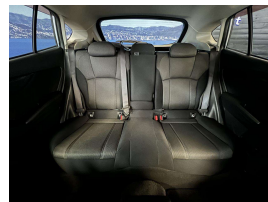

Wholesale Cars Direct

2018 Subaru Impreza 1.6i L Sport - Eyesight. \$15,990

Stock ID 16419
Engine 1600 cc
Body Hatchback
Odometer 105,390 km
Interior 0
Transmission Automatic

Welcome to Wholesale Cars Direct.
WCD is quality, WCD is service, it is who we are.