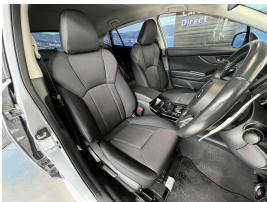

Wholesale Cars Direct

2018 Subaru Impreza 1.6i L Sport - Eyesight. \$15,990

Stock ID 16419
Engine 1600 cc
Body Hatchback
Odometer 105,390 km
Interior 0
Transmission Automatic

Welcome to Wholesale Cars Direct.
WCD is quality, WCD is service, it is who we are.