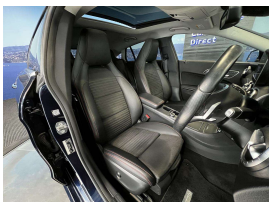

Wholesale Cars Direct

2018 Mercedes-Benz CLA 180 Shooting Break - AMG - Panoramic

Stock ID 16628
Engine 1600 cc
Body Station Wagon
Odometer 41,240 km
Interior 0
Transmission Automatic

Welcome to Wholesale Cars Direct.
WCD is quality, WCD is service, it is who we are.