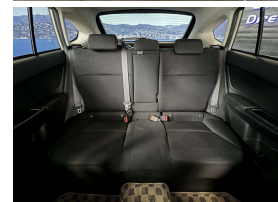

Wholesale Cars Direct

2014 Subaru XV 2.0i-L Eyesight - Cruise Control. \$14,990

Stock ID 16488
Engine 2000 cc
Body Hatchback
Odometer 115,170 km
Interior 0
Transmission Automatic

Welcome to Wholesale Cars Direct.
WCD is quality, WCD is service, it is who we are.