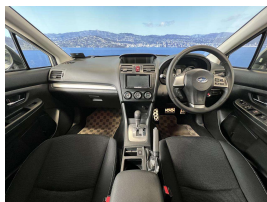

Wholesale Cars Direct

2014 Subaru XV 2.0i-L Eyesight - Cruise Control. \$14,990

Stock ID 16488
Engine 2000 cc
Body Hatchback
Odometer 115,170 km
Interior 0
Transmission Automatic

Welcome to Wholesale Cars Direct.
WCD is quality, WCD is service, it is who we are.