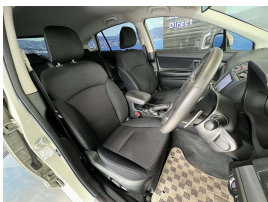

Wholesale Cars Direct

2014 Subaru XV 2.0i-L Eyesight - Cruise Control. \$14,990

Stock ID 16488
Engine 2000 cc
Body Hatchback
Odometer 115,170 km
Interior 0
Transmission Automatic

Welcome to Wholesale Cars Direct.
WCD is quality, WCD is service, it is who we are.