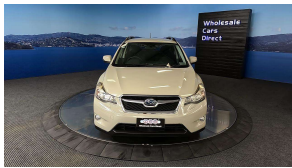

Wholesale Cars Direct

2014 Subaru XV Eyesight - Aple Car Play Android Auto. \$14,990

Stock ID 16488
Engine 2000 cc
Body Hatchback
Odometer 115,170 km
Interior 0
Transmission Automatic

Welcome to Wholesale Cars Direct.
WCD is quality, WCD is service, it is who we are.