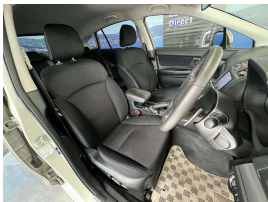

Wholesale Cars Direct

2014 Subaru XV Eyesight - Aple Car Play Android Auto. \$14,990

Stock ID 16488
Engine 2000 cc
Body Hatchback
Odometer 115,170 km
Interior 0
Transmission Automatic

Welcome to Wholesale Cars Direct.
WCD is quality, WCD is service, it is who we are.