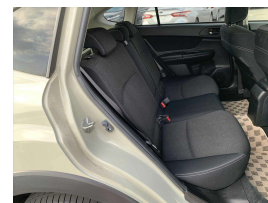

2014 Subaru XV 2.0i-L Eyesight - Cruise Control. $14,990

Stock ID 16488

Engine 2000 cc

Body Hatchback

Odometer 115,061 km

Interior 0

Transmission Automatic

Welcome to Wholesale Cars Direct.
WCD is quality, WCD is service, it is who we are.

Arriving soon.