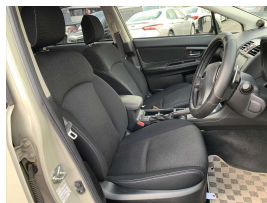

2014 Subaru XV 2.0i-L Eyesight - Cruise Control. $14,990

Stock ID 16488

Engine 2000 cc

Body Hatchback

Odometer 115,061 km

Interior 0

Transmission Automatic

Welcome to Wholesale Cars Direct.
WCD is quality, WCD is service, it is who we are.

Arriving soon.