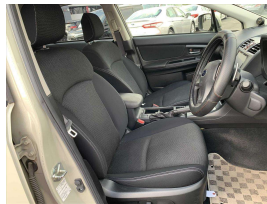

2014 Subaru XV 2.0i-L Eyesight - Cruise Control. $14,990

Stock ID 16488
Engine 2000 cc
Body Hatchback
Odometer 115,061 km
Interior 0
Transmission Automatic

Welcome to Wholesale Cars Direct.
WCD is quality, WCD is service, it is who we are.

Arriving soon.