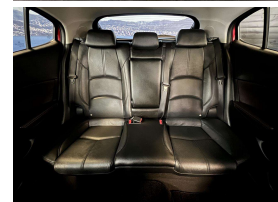

## 2017 Mazda Axela 1.5S - Leather - NZ Nav - Apple Car Play Android Au

<b>Stock ID</b>	15844
<b>Engine</b>	1500 cc
<b>Body</b>	Hatchback
<b>Odometer</b>	48,100 km
<b>Interior</b>	Leather
<b>Transmission</b>	Automatic

Welcome to Wholesale Cars Direct.  
WCD is quality, WCD is service, it is who we are.

This Axela is that immaculate, it is loaded with features. It comes with Full leather interior, Heads up display, 360 degree camera, Bose Audio, Radar cruise control, Heated Seats, Heated steering wheel, istop, Multi function steering wheel, Paddle shift tiptronic, Push button start, Proximity key, Parking sensors, Lane Departure Warning, 3 Point Safety Belts for all Seats, 6 SRS Air Bags, ISOFIX Car Seat Anchor Points, NZ Navigation, Push Button Start, Electric memory driver's seat, Smart city brake support, Blind spot monitoring, Dual Side Climate Air., Auto Head lights. Equipped with the 1.5 Litre engine that produces 82kw.