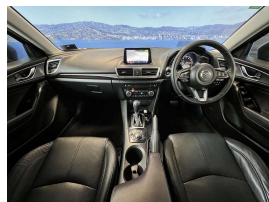

2017 Mazda Axela 1.5S - Leather - NZ Nav - Apple Car Play Android Au