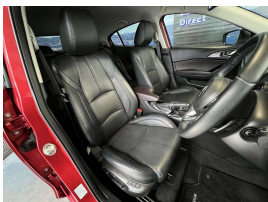

2017 Mazda Axela 1.5S - Leather - NZ Nav - Apple Car Play Android Au