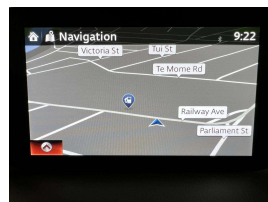

## 2017 Mazda Axela 1.5S - Leather - NZ Nav - Apple Car Play Android Au

<b>Stock ID</b>	15844
<b>Engine</b>	1500 cc
<b>Body</b>	Hatchback
<b>Odometer</b>	48,100 km
<b>Interior</b>	Leather
<b>Transmission</b>	Automatic

Welcome to Wholesale Cars Direct.  
WCD is quality, WCD is service, it is who we are.

This Axela is that immaculate, it is loaded with features. It comes with Full leather interior, Heads up display, 360 degree camera, Bose Audio, Radar cruise control, Heated Seats, Heated steering wheel, istop, Multi function steering wheel, Paddle shift tiptronic, Push button start, Proximity key, Parking sensors, Lane Departure Warning, 3 Point Safety Belts for all Seats, 6 SRS Air Bags, ISOFIX Car Seat Anchor Points, NZ Navigation, Push Button Start, Electric memory driver's seat, Smart city brake support, Blind spot monitoring, Dual Side Climate Air., Auto Head lights. Equipped with the 1.5 Litre engine that produces 82kw.