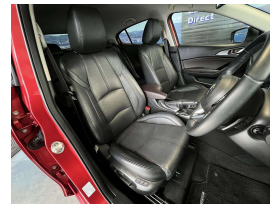

Wholesale Cars Direct

2017 Mazda Axela 1.5S - Leather - NZ Nav - Apple Car Play

Vehicle	Odometer	Engine	Seats	Stock ID
Details	48.100 km	1500 cc	-	15844

Quality is not a marketing act at Wholesale Cars Direct, it is who we are.

This Axela is that immaculate, it is loaded with features. It comes with Full leather interior, Heads up display, 360 degree camera, Bose Audio, Radar cruise control, Heated Seats, Heated steering wheel, istop, Multi function steering wheel, Paddle shift tiptronic, Push button start, Proximity key, Parking sensors, Lane Departure Warning, 3 Point Safety Belts for all Seats, 6 SRS Air Bags, ISOFIX Car Seat Anchor Points, NZ Navigation, Push Button Start, Electric memory driver's seat, Smart city brake support, Blind spot monitoring, Dual Side Climate Air., Auto Head lights. Equipped with the 1.5 Litre engine that produces 82kw.