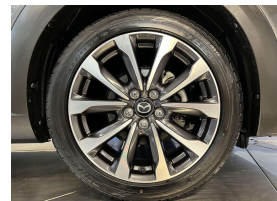

Wholesale Cars Direct

2019 Mazda CX-3 20S Pro Active - Apple Car Play - Grade 4.5. \$27,990

Stock ID 16441
Engine 2000 cc
Body SUV
Odometer 40,150 km
Interior 0
Transmission Automatic

Welcome to Wholesale Cars Direct.
WCD is quality, WCD is service, it is who we are.