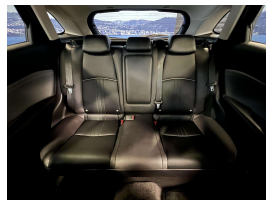

Wholesale Cars Direct

2019 Mazda CX-3 20S Pro Active - Apple Car Play - Grade 4.5. \$27,990

Stock ID 16441
Engine 2000 cc
Body SUV
Odometer 40,150 km
Interior 0
Transmission Automatic

Welcome to Wholesale Cars Direct.
WCD is quality, WCD is service, it is who we are.