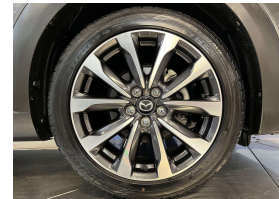

Wholesale Cars Direct

2019 Mazda CX-3 20S Pro Active - Apple Car Play - Grade 4.5. \$27,990

Stock ID 16441
Engine 2000 cc
Body SUV
Odometer 40,150 km
Interior 0
Transmission Automatic

Welcome to Wholesale Cars Direct.
WCD is quality, WCD is service, it is who we are.