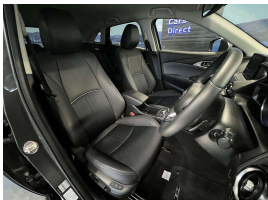

Wholesale Cars Direct

2019 Mazda CX-3 20S Pro Active - Apple Car Play - Grade 4.5. \$27,990

Stock ID 16441
Engine 2000 cc
Body SUV
Odometer 40,150 km
Interior 0
Transmission Automatic

Welcome to Wholesale Cars Direct.
WCD is quality, WCD is service, it is who we are.