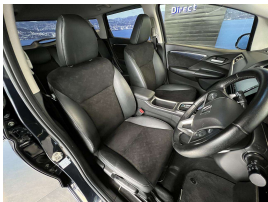

Wholesale Cars Direct

2015 Honda Shuttle Hybrid - Grade 4.5. \$15,990

Stock ID 16423
Engine 1500 cc, Hybrid
Body Hatchback
Odometer 97,200 km
Interior 0
Transmission Automatic

Welcome to Wholesale Cars Direct.
WCD is quality, WCD is service, it is who we are.