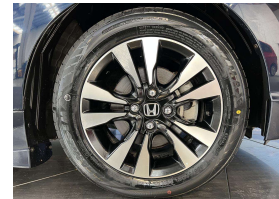

Wholesale Cars Direct

2015 Honda Shuttle Hybrid - Grade 4.5. \$15,990

Stock ID 16423
Engine 1500 cc, Hybrid
Body Hatchback
Odometer 97,200 km
Interior 0
Transmission Automatic

Welcome to Wholesale Cars Direct.
WCD is quality, WCD is service, it is who we are.