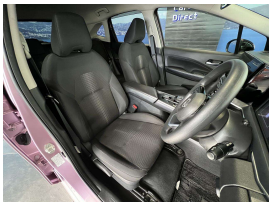

2020 Nissan Note Hybrid - Grade 4.5. $21,990

Stock ID	16300
Engine	1200 cc, Hybrid
Body	Hatchback
Odometer	53,900 km
Interior	0
Transmission	Automatic

Welcome to Wholesale Cars Direct.
WCD is quality, WCD is service, it is who we are.

New shape Hybrid Note. You will struggle to find one in better condition. Features include parking sensors, 7 x SRS airbags, Auto headlights, Auto high beam assist, Proximity key, Push button start, Bluetooth., 3 Point seat belts for all seats, Climate Air condition, isofix car seat anchor points.