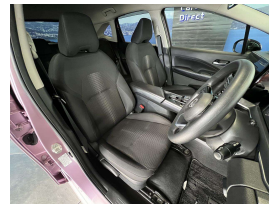

Wholesale Cars Direct

2020 Nissan Note Hybrid - Grade 4.5. \$23,990

Vehicle	Odometer	Engine	Seats	Stock ID
Details	53.900 km	1200 cc	-	16300

TRADE IN's

All trade ins can be facilitated here quickly and easily