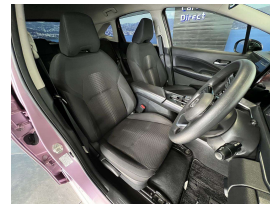

Welcome to Wholesale Cars Direct.
WCD is quality, WCD is service, it is who we are.

New shape Hybrid Note. You will struggle to find one in better condition. Features include parking sensors, 7 x SRS airbags, Auto headlights, Auto high beam assist, Proximity key, Push button start, Bluetooth., 3 Point seat belts for all seats, Climate Air condition, isofix car seat anchor points.

TRADE IN's

All trade ins can be facilitated here quickly and easily

FINANCE

Using only New Zealand's best finance companies we are focused on ensuring a simple, hassle-free experience to have you driving away in your new vehicle as quickly as possible

Wholesale Cars Direct, Phone 0800 22 44 02, Email sales@wcd.co.nz