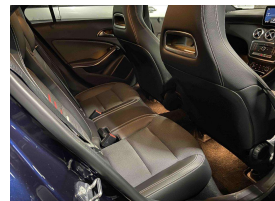

2017 Mercedes-Benz A 180 AMG Sports Package - Grade 4.5. $25,990

Stock ID 16559

Engine 1600 cc

Body Hatchback

Odometer 50,814 km

Interior 0

Transmission Automatic

Welcome to Wholesale Cars Direct. WCD is quality, WCD is service, it is who we are.

In transit.