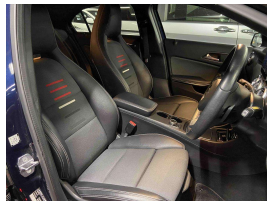

2017 Mercedes-Benz A 180 AMG Sports Package - Grade 4.5. $25,990

Stock ID 16559

Engine 1600 cc

Body Hatchback

Odometer 50,814 km

Interior 0

Transmission Automatic

Welcome to Wholesale Cars Direct. WCD is quality, WCD is service, it is who we are.

In transit.