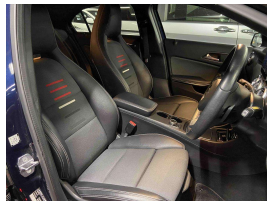

2017 Mercedes-Benz A 180 AMG Sports Package - Grade 4.5. $25,990

Stock ID 16559
Engine 1600 cc
Body Hatchback
Odometer 50,814 km
Interior 0
Transmission Automatic

Welcome to Wholesale Cars Direct.
WCD is quality, WCD is service, it is who we are.

In transit.