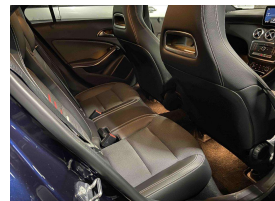

2017 Mercedes-Benz A 180 AMG Sports Package - Grade 4.5. $25,990

Stock ID 16559
Engine 1600 cc
Body Hatchback
Odometer 50,814 km
Interior 0
Transmission Automatic

Welcome to Wholesale Cars Direct.
WCD is quality, WCD is service, it is who we are.

In transit.