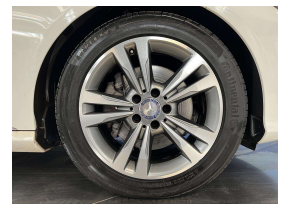

Wholesale Cars Direct

2016 Mercedes-Benz E 300 Avantgarde - Grade 4.5. \$27,990

Vehicle	Odometer	Engine	Seats	Stock ID
Details	31.910 km	3500 cc	-	16421

TRADE IN's

All trade ins can be facilitated here quickly and easily