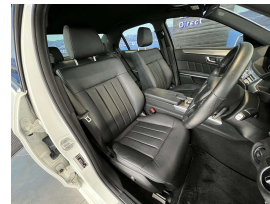

Wholesale Cars Direct

2016 Mercedes-Benz E 300 Avantgarde - Grade 4.5. \$27,990

Vehicle	Odometer	Engine	Seats	Stock ID
Details	31.910 km	3500 cc	-	16421

TRADE IN's

All trade ins can be facilitated here quickly and easily