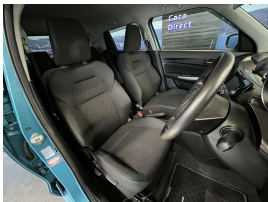

Wholesale Cars Direct

2017 Suzuki Swift XG - Grade 4.5. \$15,990

Stock ID 16466
Engine 1200 cc
Body Hatchback
Odometer 17,620 km
Interior 0
Transmission Automatic

Welcome to Wholesale Cars Direct.
WCD is quality, WCD is service, it is who we are.