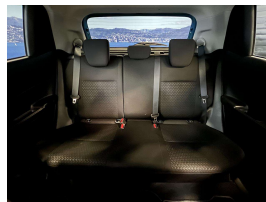

Wholesale Cars Direct

2017 Suzuki Swift XG - Grade 4.5. \$15,990

Stock ID 16466
Engine 1200 cc
Body Hatchback
Odometer 17,620 km
Interior 0
Transmission Automatic

Welcome to Wholesale Cars Direct.
WCD is quality, WCD is service, it is who we are.