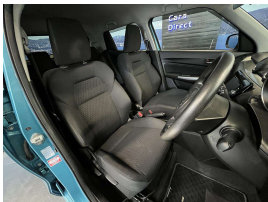

## 2017 Suzuki Swift XG - Grade 4.5. \$17,990

**Stock ID** 16466  
**Engine** 1200 cc  
**Body** Hatchback  
**Odometer** 17,620 km  
**Interior** 0  
**Transmission** Automatic

Welcome to Wholesale Cars Direct.  
WCD is quality, WCD is service, it is who we are.