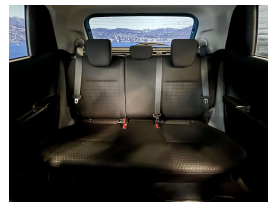

## 2017 Suzuki Swift XG - Grade 4.5. \$17,990

**Stock ID** 16466  
**Engine** 1200 cc  
**Body** Hatchback  
**Odometer** 17,620 km  
**Interior** 0  
**Transmission** Automatic

Welcome to Wholesale Cars Direct.  
WCD is quality, WCD is service, it is who we are.