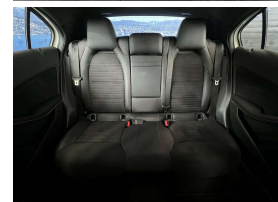

Stock ID 16399

Engine 1600 cc

Body Hatchback

Odometer 38,820 km

Interior 0

Transmission Automatic

Welcome to Wholesale Cars Direct.
WCD is quality, WCD is service, it is who we are.

This is one very special A180 AMG Sport hatch with a really impressive list of features such as, Active park assist, Cruise control, Multifunction steering wheel, Automatic lane recognition, Sports suspension, Vehicle dynamics package, Collision warning, Active brake intervention, Black fabric roof interior trim, Attention assist, AMG styling package front spoiler & side skirts, 18 inch AMG spoke factory alloys, Parking sensors, Pedestrian protection - active hood, Paddle shift tiptronic, Upgraded stereo to NZ spec, Bluetooth.