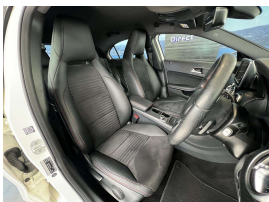

Stock ID 16399

Engine 1600 cc

Body Hatchback

Odometer 38,820 km

Interior 0

Transmission Automatic

Welcome to Wholesale Cars Direct.
WCD is quality, WCD is service, it is who we are.

This is one very special A180 AMG Sport hatch with a really impressive list of features such as, Active park assist, Cruise control, Multifunction steering wheel, Automatic lane recognition, Sports suspension, Vehicle dynamics package, Collision warning, Active brake intervention, Black fabric roof interior trim, Attention assist, AMG styling package front spoiler & side skirts, 18 inch AMG spoke factory alloys, Parking sensors, Pedestrian protection - active hood, Paddle shift tiptronic, Upgraded stereo to NZ spec, Bluetooth.