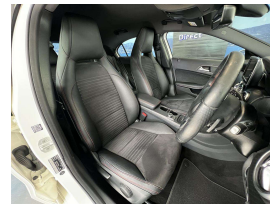

Wholesale Cars Direct

2015 Mercedes-Benz A 180 AMG Sports Pack - Grade 4.5.

Vehicle	Odometer	Engine	Seats	Stock ID
Details	38.820 km	1600 cc	-	16399

TRADE IN's

All trade ins can be facilitated here quickly and easily