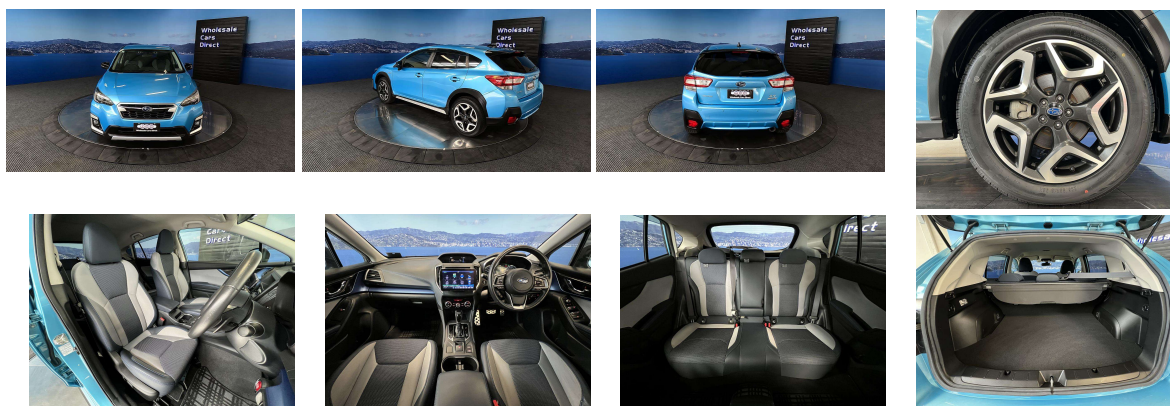

Wholesale Cars Direct

2019 Subaru XV Hybrid Advance - Grade 4.5. \$25,990

Stock ID 16429
Engine 2000 cc, Hybrid
Body Hatchback
Odometer 62,420 km
Interior 0
Transmission Automatic

Welcome to Wholesale Cars Direct.
WCD is quality, WCD is service, it is who we are.