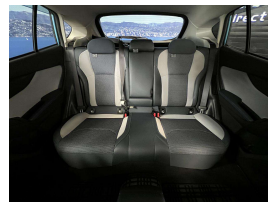

Wholesale Cars Direct

2019 Subaru XV Hybrid Advance - Grade 4.5. \$25,990

Stock ID 16429
Engine 2000 cc, Hybrid
Body Hatchback
Odometer 62,420 km
Interior 0
Transmission Automatic

Welcome to Wholesale Cars Direct.
WCD is quality, WCD is service, it is who we are.