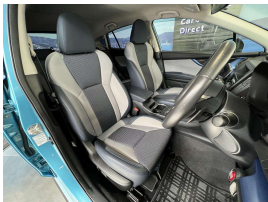

Wholesale Cars Direct

2019 Subaru XV Hybrid Advance - Grade 4.5. \$25,990

Stock ID 16429
Engine 2000 cc, Hybrid
Body Hatchback
Odometer 62,420 km
Interior 0
Transmission Automatic

Welcome to Wholesale Cars Direct.
WCD is quality, WCD is service, it is who we are.