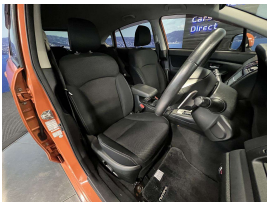

Wholesale Cars Direct

2014 Subaru XV 2.0i-L AWD Eyesight. \$16,990

Stock ID 16515
Engine 2000 cc
Body Hatchback
Odometer 61,740 km
Interior 0
Transmission Automatic

Welcome to Wholesale Cars Direct.
WCD is quality, WCD is service, it is who we are.