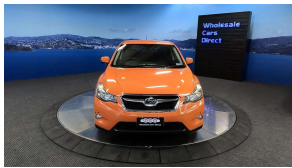

Wholesale Cars Direct

2014 Subaru XV 2.0i-L AWD Eyesight. \$16,990

Stock ID 16515
Engine 2000 cc
Body Hatchback
Odometer 61,740 km
Interior 0
Transmission Automatic

Welcome to Wholesale Cars Direct.
WCD is quality, WCD is service, it is who we are.