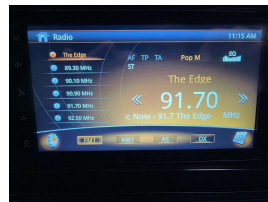

Wholesale Cars Direct

2014 Subaru XV 2.0i-L AWD Eyesight. \$16,990

Stock ID 16515
Engine 2000 cc
Body Hatchback
Odometer 61,740 km
Interior 0
Transmission Automatic

Welcome to Wholesale Cars Direct.
WCD is quality, WCD is service, it is who we are.