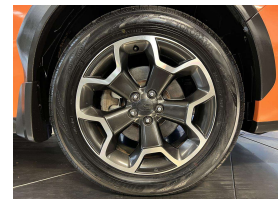

Wholesale Cars Direct

2014 Subaru XV 2.0i-L AWD Eyesight. \$16,990

Stock ID 16515
Engine 2000 cc
Body Hatchback
Odometer 61,740 km
Interior 0
Transmission Automatic

Welcome to Wholesale Cars Direct.
WCD is quality, WCD is service, it is who we are.