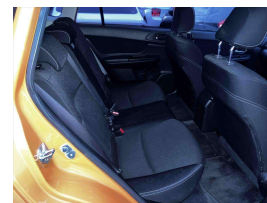

Wholesale Cars Direct

2014 Subaru XV 2.0i-L AWD Eyesight. \$15,990

Buy Safe tips. You do not need to be a mechanic to Buy Safe.

Stock ID 16515

Engine 2000 cc

Body Hatchback

Odometer 61,600 km

Interior 0