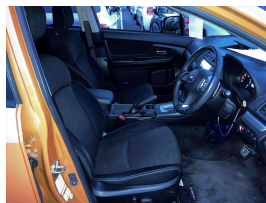

Wholesale Cars Direct

2014 Subaru XV 2.0i-L AWD Eyesight. \$15,990

Buy Safe tips. You do not need to be a mechanic to Buy Safe.

Stock ID 16515

Engine 2000 cc

Body Hatchback

Odometer 61,600 km

Interior 0