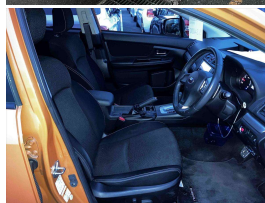

TRADE IN's

All trade ins can be facilitated here quickly and easily

FINANCE

Using only New Zealand's best finance companies we are focused on ensuring a simple, hassle-free experience to have you driving away in your new vehicle as quickly as possible

Wholesale Cars Direct, Phone 0800 22 44 02, Email sales@wcd.co.nz