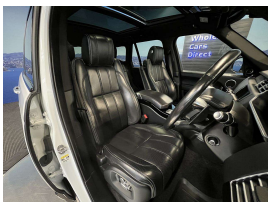

Wholesale Cars Direct

2017 Land Rover Range Rover Vogue SE - 4.4 Liter V8 Diesel. \$74,990

Stock ID	16255
Engine	4367 cc
Body	SUV
Odometer	54,849 km
Interior	Leather
Transmission	Automatic

Welcome to Wholesale Cars Direct.
WCD is quality, WCD is service, it is who we are.

A beautiful V8 Diesel Vogue with too many features to list them all. Some features include panoramic sun roof, Electric deployable tow bar, 3500kg braked trailer towing capacity, 22 inch factory alloys, Full leather trim, Heads up display, heated steering wheel, 12 SRS airbags, Reverse camera, 360 degree top view camera, Radar cruise control, Apple car play, Privacy glass, 4 zone climate air conditioning, Lane departure warning, NZ Navigation, Bluetooth, ISOFIX child seat anchors, 3 Point seat belts for all seats, Auto headlights, Front & rear parking sensors, Paddle shift tiptronic, Proximity key, push button start. Equipped with 4397cc Intercooled twin turbo V8 Diesel engine. This Range Rover Vogue is a