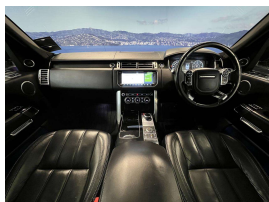

Wholesale Cars Direct

2017 Land Rover Range Rover Vogue SE - 4.4 Liter V8 Diesel. \$74,990

Stock ID	16255
Engine	4367 cc
Body	SUV
Odometer	54,849 km
Interior	Leather
Transmission	Automatic

Welcome to Wholesale Cars Direct.
WCD is quality, WCD is service, it is who we are.

A beautiful V8 Diesel Vogue with too many features to list them all. Some features include panoramic sun roof, Electric deployable tow bar, 3500kg braked trailer towing capacity, 22 inch factory alloys, Full leather trim, Heads up display, heated steering wheel, 12 SRS airbags, Reverse camera, 360 degree top view camera, Radar cruise control, Apple car play, Privacy glass, 4 zone climate air conditioning, Lane departure warning, NZ Navigation, Bluetooth, ISOFIX child seat anchors, 3 Point seat belts for all seats, Auto headlights, Front & rear parking sensors, Paddle shift tiptronic, Proximity key, push button start. Equipped with 4397cc Intercooled twin turbo V8 Diesel engine. This Range Rover Vogue is a