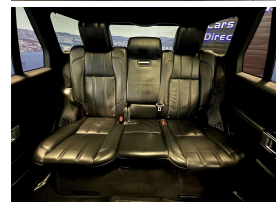

Wholesale Cars Direct

2017 Land Rover Range Rover Vogue SE - 4.4 Liter V8 Diesel. \$74,990

Stock ID	16255
Engine	4367 cc
Body	SUV
Odometer	54,849 km
Interior	Leather
Transmission	Automatic

Welcome to Wholesale Cars Direct.
WCD is quality, WCD is service, it is who we are.

A beautiful V8 Diesel Vogue with too many features to list them all. Some features include panoramic sun roof, Electric deployable tow bar, 3500kg braked trailer towing capacity, 22 inch factory alloys, Full leather trim, Heads up display, heated steering wheel, 12 SRS airbags, Reverse camera, 360 degree top view camera, Radar cruise control, Apple car play, Privacy glass, 4 zone climate air conditioning, Lane departure warning, NZ Navigation, Bluetooth, ISOFIX child seat anchors, 3 Point seat belts for all seats, Auto headlights, Front & rear parking sensors, Paddle shift tiptronic, Proximity key, push button start. Equipped with 4397cc Intercooled twin turbo V8 Diesel engine. This Range Rover Vogue is a