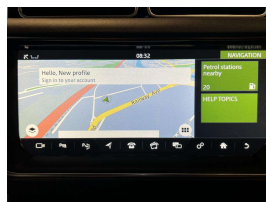

Wholesale Cars Direct

2017 Land Rover Range Rover Vogue SE - 4.4 Liter V8 Diesel. \$74,990

Stock ID	16255
Engine	4367 cc
Body	SUV
Odometer	54,849 km
Interior	Leather
Transmission	Automatic

Welcome to Wholesale Cars Direct.
WCD is quality, WCD is service, it is who we are.

A beautiful V8 Diesel Vogue with too many features to list them all. Some features include panoramic sun roof, Electric deployable tow bar, 3500kg braked trailer towing capacity, 22 inch factory alloys, Full leather trim, Heads up display, heated steering wheel, 12 SRS airbags, Reverse camera, 360 degree top view camera, Radar cruise control, Apple car play, Privacy glass, 4 zone climate air conditioning, Lane departure warning, NZ Navigation, Bluetooth, ISOFIX child seat anchors, 3 Point seat belts for all seats, Auto headlights, Front & rear parking sensors, Paddle shift tiptronic, Proximity key, push button start. Equipped with 4397cc Intercooled twin turbo V8 Diesel engine. This Range Rover Vogue is a