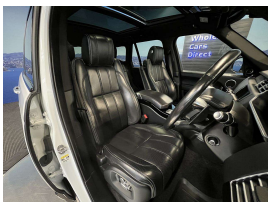

# 2017 Land Rover Range Rover Vogue SE - 4.4 Liter V8 Diesel. \$72,990

<b>Stock ID</b>	16255
<b>Engine</b>	4367 cc
<b>Body</b>	SUV
<b>Odometer</b>	54,849 km
<b>Interior</b>	Leather
<b>Transmission</b>	Automatic

Welcome to Wholesale Cars Direct.  
WCD is quality, WCD is service, it is who we are.

A beautiful V8 Diesel Vogue with too many features to list them all. Some features include panoramic sun roof, Electric deployable tow bar, 3500kg braked trailer towing capacity, 22 inch factory alloys, Full leather trim, Heads up display, heated steering wheel, 12 SRS airbags, Reverse camera, 360 degree top view camera, Radar cruise control, Apple car play, Privacy glass, 4 zone climate air conditioning, Lane departure warning, NZ Navigation, Bluetooth, ISOFIX child seat anchors, 3 Point seat belts for all seats, Auto headlights, Front & rear parking sensors, Paddle shift tiptronic, Proximity key, push button start. Equipped with 4397cc Intercooled twin turbo V8 Diesel engine. This Range Rover Vogue is a