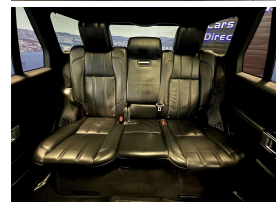

# 2017 Land Rover Range Rover Vogue SE - 4.4 Liter V8 Diesel. \$72,990

<b>Stock ID</b>	16255
<b>Engine</b>	4367 cc
<b>Body</b>	SUV
<b>Odometer</b>	54,849 km
<b>Interior</b>	Leather
<b>Transmission</b>	Automatic

Welcome to Wholesale Cars Direct.  
WCD is quality, WCD is service, it is who we are.

A beautiful V8 Diesel Vogue with too many features to list them all. Some features include panoramic sun roof, Electric deployable tow bar, 3500kg braked trailer towing capacity, 22 inch factory alloys, Full leather trim, Heads up display, heated steering wheel, 12 SRS airbags, Reverse camera, 360 degree top view camera, Radar cruise control, Apple car play, Privacy glass, 4 zone climate air conditioning, Lane departure warning, NZ Navigation, Bluetooth, ISOFIX child seat anchors, 3 Point seat belts for all seats, Auto headlights, Front & rear parking sensors, Paddle shift tiptronic, Proximity key, push button start. Equipped with 4397cc Intercooled twin turbo V8 Diesel engine. This Range Rover Vogue is a