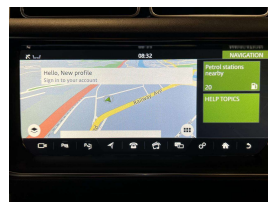

2017 Land Rover Range Rover Vogue SE - 4.4 Liter V8 Diesel. $72,990