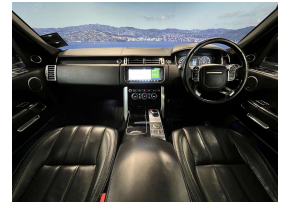

Wholesale Cars Direct

2017 Land Rover Range Rover Vogue SE - 4.4 Liter V8 Diesel.

Vehicle	Odometer	Engine	Seats	Stock ID
Details	54.849 km	4367 cc	-	16255

TRADE IN's

All trade ins can be facilitated here quickly and easily