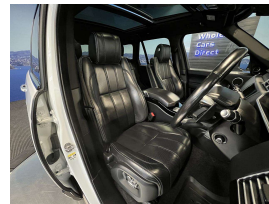

## 2017 Land Rover Range Rover Vogue SE - 4.4 Liter V8 Diesel.

Vehicle	Odometer	Engine	Seats	Stock ID
Details	54.849 km	4367 cc	-	16255