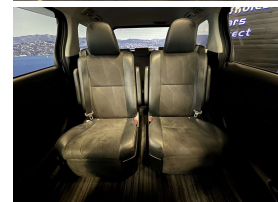

## 2015 Toyota Estima Aeras S Package - Apple Car Play - Android Auto.

**Stock ID** 16450  
**Engine** 2400 cc  
**Body** People Mover  
**Odometer** 115,980 km  
**Interior** 7 seats, 0  
**Transmission** Automatic