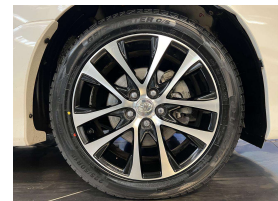

## 2015 Toyota Estima Aeras S Package - Apple Car Play - Android Auto.

**Stock ID** 16450  
**Engine** 2400 cc  
**Body** People Mover  
**Odometer** 115,980 km  
**Interior** 7 seats, 0  
**Transmission** Automatic