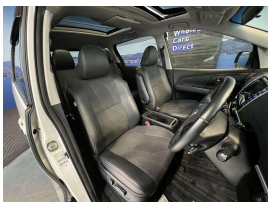

## 2015 Toyota Estima Aeras S Package - Apple Car Play - Android Auto.

**Stock ID** 16450  
**Engine** 2400 cc  
**Body** People Mover  
**Odometer** 115,980 km  
**Interior** 7 seats, 0  
**Transmission** Automatic