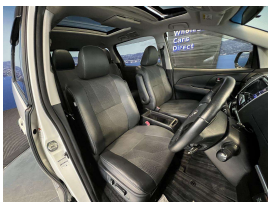

Wholesale Cars Direct

2015 Toyota Estima Aeras S Package - Apple Car Play - Android Auto.

Stock ID 16450
Engine 2400 cc
Body People Mover
Odometer 115,980 km
Interior 7 seats, 0
Transmission Automatic

Welcome to Wholesale Cars Direct.
WCD is quality, WCD is service, it is who we are.