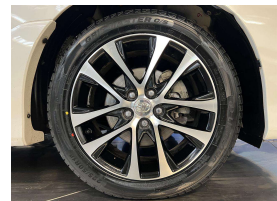

Wholesale Cars Direct

2015 Toyota Estima Aeras S Package - Apple Car Play - Android Auto.

Stock ID 16450
Engine 2400 cc
Body People Mover
Odometer 115,980 km
Interior 7 seats, 0
Transmission Automatic

Welcome to Wholesale Cars Direct.
WCD is quality, WCD is service, it is who we are.