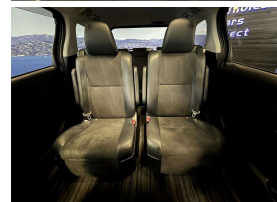

Wholesale Cars Direct

2015 Toyota Estima Aeras S Package - Apple Car Play - Android Auto.

Stock ID 16450
Engine 2400 cc
Body People Mover
Odometer 115,980 km
Interior 7 seats, 0
Transmission Automatic

Welcome to Wholesale Cars Direct.
WCD is quality, WCD is service, it is who we are.