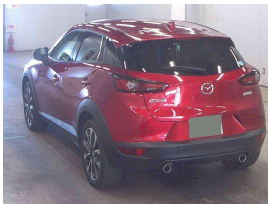

2019 Mazda CX-3 20S Pro Active - Apple Car Play. $26,990

Stock ID 16486

Engine 2000 cc

Body SUV

Odometer 13,808 km

Interior 0

Transmission Automatic

Welcome to Wholesale Cars Direct.
WCD is quality, WCD is service, it is who we are.

Vehicle features coming soon.
100 plus vehicles just arrived.