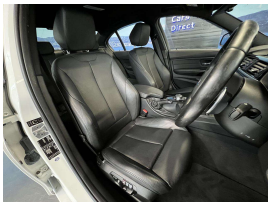

Wholesale Cars Direct

2015 BMW 320i Motorsport Edge Style - Leather - Grade 4.5. \$21,990

Stock ID 16452
Engine 2000 cc
Body Sedan
Odometer 69,720 km
Interior Leather
Transmission Automatic

Welcome to Wholesale Cars Direct.
WCD is quality, WCD is service, it is who we are.