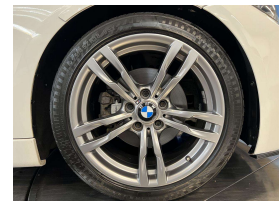

Wholesale Cars Direct

2015 BMW 320i Motorsport Edge Style - Leather - Grade 4.5. \$21,990

Stock ID 16452
Engine 2000 cc
Body Sedan
Odometer 69,720 km
Interior Leather
Transmission Automatic

Welcome to Wholesale Cars Direct.
WCD is quality, WCD is service, it is who we are.