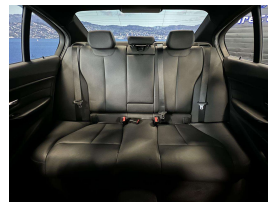

Wholesale Cars Direct

2015 BMW 320i Motorsport Edge Style - Leather - Grade 4.5. \$21,990

Stock ID 16452
Engine 2000 cc
Body Sedan
Odometer 69,720 km
Interior Leather
Transmission Automatic

Welcome to Wholesale Cars Direct.
WCD is quality, WCD is service, it is who we are.