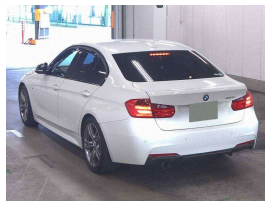

TRADE IN's

All trade ins can be facilitated here quickly and easily

FINANCE

Using only New Zealand's best finance companies we are focused on ensuring a simple, hassle-free experience to have you driving away in your new vehicle as quickly as possible

Wholesale Cars Direct, Phone 0800 22 44 02, Email sales@wcd.co.nz