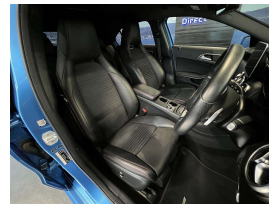

Wholesale Cars Direct

2015 Mercedes-Benz A 180 AMG Sport - NZ Nav - Grade 4.5.

Vehicle	Odometer	Engine	Seats	Stock ID
Details	54.000 km	1600 cc	-	16029

TRADE IN's

All trade ins can be facilitated here quickly and easily