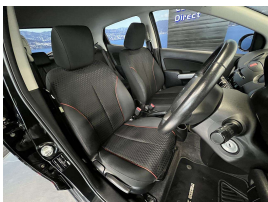

Wholesale Cars Direct

2014 Mazda 2 1.5 Liter Sport - NZ New Hot Hatch \$11,990

Stock ID 16576
Engine 1500 cc, Internal Combustion
Body Hatchback
Odometer 75,340 km
Interior 0
Transmission Automatic

Welcome to Wholesale Cars Direct.
WCD is quality, WCD is service, it is who we are.