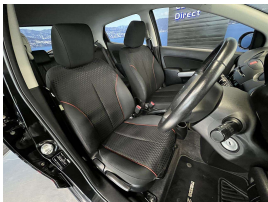

Wholesale Cars Direct

2014 Mazda 2 1.5 Liter Sport - NZ New Hot Hatch \$11,990

Stock ID 16576
Engine 1500 cc, Internal Combustion
Body Hatchback
Odometer 75,340 km
Interior 0
Transmission Automatic

Welcome to Wholesale Cars Direct.
WCD is quality, WCD is service, it is who we are.