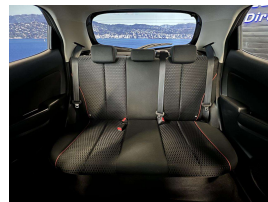

Wholesale Cars Direct

2014 Mazda 2 1.5 Liter Sport - NZ New Hot Hatch \$11,990

Stock ID 16576
Engine 1500 cc, Internal Combustion
Body Hatchback
Odometer 75,340 km
Interior 0
Transmission Automatic

Welcome to Wholesale Cars Direct.
WCD is quality, WCD is service, it is who we are.