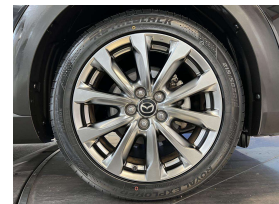

## 2020 Mazda CX-3 20S Exclusive Pack - Apple Car Play - Grade 4.5.

**Stock ID** 16440  
**Engine** 2000 cc  
**Body** SUV  
**Odometer** 61,300 km  
**Interior** Leather  
**Transmission** Automatic

Welcome to Wholesale Cars Direct.  
WCD is quality, WCD is service, it is who we are.