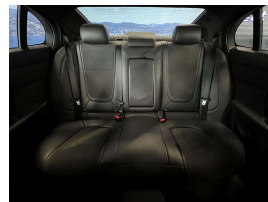

Wholesale Cars Direct

2015 Jaguar XF 2.0R Sport Limited Facelift - Grade 4.5. \$24,990

Stock ID 16541
Engine 2000 cc
Body Sedan
Odometer 59,630 km
Interior 0
Transmission Automatic

Welcome to Wholesale Cars Direct.
WCD is quality, WCD is service, it is who we are.