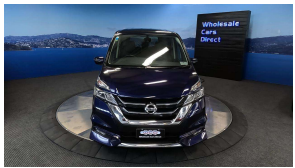

Wholesale Cars Direct

2017 Nissan Serena Hybrid Highway Star. \$19,990

Stock ID 16062

Engine 2000 cc, Hybrid

Body People Mover

Odometer 71,965 km

Interior 8 seats, 0

Transmission Automatic

Welcome to Wholesale Cars Direct.
WCD is quality, WCD is service, it is who we are.

No paint required, this new shape Serena is unmarked, it is very clear to see this has been extremely well cared for. Features include Auto stop/start, 8 Seats, Factory 16 inch alloy wheels, Reversing camera, Twin electric sliding side doors, Twin airbags, ISOFIX anchor points, Stability control, Cruise control, Climate air condition, Automatic headlights, Push button start, Proximity keyless. The 2.0 Litre petrol engine generates additional electricity which is stored & used to power the vehicles electrics.