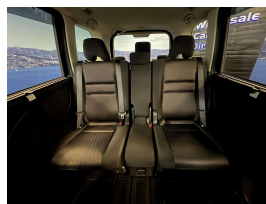

Wholesale Cars Direct

2017 Nissan Serena Hybrid Highway Star. \$19,990

Stock ID 16062

Engine 2000 cc, Hybrid

Body People Mover

Odometer 71,965 km

Interior 8 seats, 0

Transmission Automatic

Welcome to Wholesale Cars Direct.
WCD is quality, WCD is service, it is who we are.

No paint required, this new shape Serena is unmarked, it is very clear to see this has been extremely well cared for. Features include Auto stop/start, 8 Seats, Factory 16 inch alloy wheels, Reversing camera, Twin electric sliding side doors, Twin airbags, ISOFIX anchor points, Stability control, Cruise control, Climate air condition, Automatic headlights, Push button start, Proximity keyless. The 2.0 Litre petrol engine generates additional electricity which is stored & used to power the vehicles electrics.