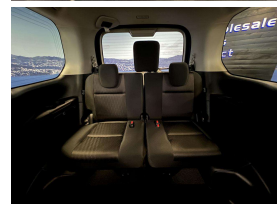

Wholesale Cars Direct

2017 Nissan Serena Hybrid Highway Star. \$19,990

Stock ID 16062

Engine 2000 cc, Hybrid

Body People Mover

Odometer 71,965 km

Interior 8 seats, 0

Transmission Automatic

Welcome to Wholesale Cars Direct.
WCD is quality, WCD is service, it is who we are.

No paint required, this new shape Serena is unmarked, it is very clear to see this has been extremely well cared for. Features include Auto stop/start, 8 Seats, Factory 16 inch alloy wheels, Reversing camera, Twin electric sliding side doors, Twin airbags, ISOFIX anchor points, Stability control, Cruise control, Climate air condition, Automatic headlights, Push button start, Proximity keyless. The 2.0 Litre petrol engine generates additional electricity which is stored & used to power the vehicles electrics.