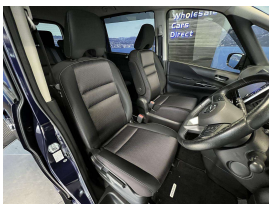

Wholesale Cars Direct

2017 Nissan Serena Hybrid Highway Star. \$19,990

Stock ID 16062

Engine 2000 cc, Hybrid

Body People Mover

Odometer 71,965 km

Interior 8 seats, 0

Transmission Automatic

Welcome to Wholesale Cars Direct.
WCD is quality, WCD is service, it is who we are.

No paint required, this new shape Serena is unmarked, it is very clear to see this has been extremely well cared for. Features include Auto stop/start, 8 Seats, Factory 16 inch alloy wheels, Reversing camera, Twin electric sliding side doors, Twin airbags, ISOFIX anchor points, Stability control, Cruise control, Climate air condition, Automatic headlights, Push button start, Proximity keyless. The 2.0 Litre petrol engine generates additional electricity which is stored & used to power the vehicles electrics.