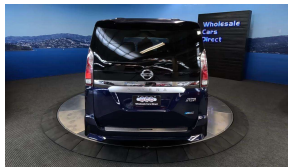

Wholesale Cars Direct

2017 Nissan Serena Hybrid Highway Star. \$19,990

Stock ID 16062

Engine 2000 cc, Hybrid

Body People Mover

Odometer 71,965 km

Interior 8 seats, 0

Transmission Automatic

Welcome to Wholesale Cars Direct.
WCD is quality, WCD is service, it is who we are.

No paint required, this new shape Serena is unmarked, it is very clear to see this has been extremely well cared for. Features include Auto stop/start, 8 Seats, Factory 16 inch alloy wheels, Reversing camera, Twin electric sliding side doors, Twin airbags, ISOFIX anchor points, Stability control, Cruise control, Climate air condition, Automatic headlights, Push button start, Proximity keyless. The 2.0 Litre petrol engine generates additional electricity which is stored & used to power the vehicles electrics.