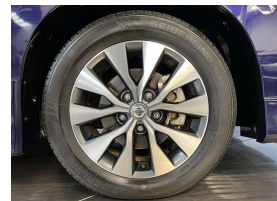

Wholesale Cars Direct

2017 Nissan Serena Hybrid Highway Star. \$19,990

Stock ID 16062

Engine 2000 cc, Hybrid

Body People Mover

Odometer 71,965 km

Interior 8 seats, 0

Transmission Automatic

Welcome to Wholesale Cars Direct.
WCD is quality, WCD is service, it is who we are.

No paint required, this new shape Serena is unmarked, it is very clear to see this has been extremely well cared for. Features include Auto stop/start, 8 Seats, Factory 16 inch alloy wheels, Reversing camera, Twin electric sliding side doors, Twin airbags, ISOFIX anchor points, Stability control, Cruise control, Climate air condition, Automatic headlights, Push button start, Proximity keyless. The 2.0 Litre petrol engine generates additional electricity which is stored & used to power the vehicles electrics.