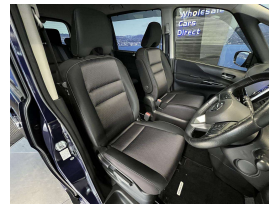

Wholesale Cars Direct

2017 Nissan Serena Hybrid Highway Star. \$19,990

Vehicle	Odometer	Engine	Seats	Stock ID
Details	71.965 km	2000 cc	8	16062

TRADE IN's

All trade ins can be facilitated here quickly and easily