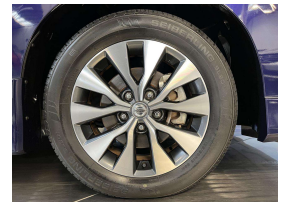

Wholesale Cars Direct

2017 Nissan Serena Hybrid Highway Star. \$19,990

Vehicle	Odometer	Engine	Seats	Stock ID
Details	71.965 km	2000 cc	8	16062

TRADE IN's

All trade ins can be facilitated here quickly and easily