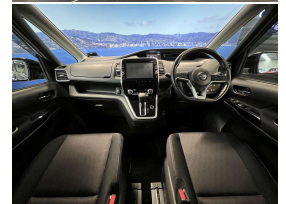

Wholesale Cars Direct

2017 Nissan Serena Hybrid Highway Star. \$19,990

Vehicle	Odometer	Engine	Seats	Stock ID
Details	71.965 km	2000 cc	8	16062

TRADE IN's

All trade ins can be facilitated here quickly and easily