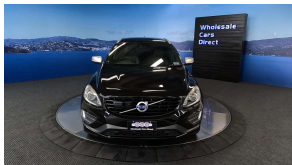

Wholesale Cars Direct

2016 Volvo XC60 R-Design AWD T5 - Grade 4.5 - Facelift. \$32,990

Stock ID 16540
Engine 2000 cc
Body SUV
Odometer 36,073 km
Interior Leather
Transmission Automatic

Welcome to Wholesale Cars Direct.
WCD is quality, WCD is service, it is who we are.