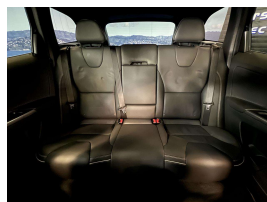

Wholesale Cars Direct

2016 Volvo XC60 R-Design AWD T5 - Grade 4.5 - Facelift. \$32,990

Stock ID 16540
Engine 2000 cc
Body SUV
Odometer 36,073 km
Interior Leather
Transmission Automatic

Welcome to Wholesale Cars Direct.
WCD is quality, WCD is service, it is who we are.