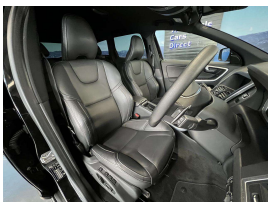

Wholesale Cars Direct

2016 Volvo XC60 R-Design AWD T5 - Grade 4.5 - Facelift. \$32,990

Stock ID 16540
Engine 2000 cc
Body SUV
Odometer 36,073 km
Interior Leather
Transmission Automatic

Welcome to Wholesale Cars Direct.
WCD is quality, WCD is service, it is who we are.