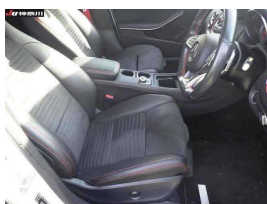

2017 Mercedes-Benz A 250 4Matic - AMG Sport - Grade 4.5. $25,990

Stock ID   16535
Engine   1991 cc
Body   Hatchback
Odometer   72,421 km
Interior   0
Transmission   Automatic

Welcome to Wholesale Cars Direct.
WCD is quality, WCD is service, it is who we are.

In transit.